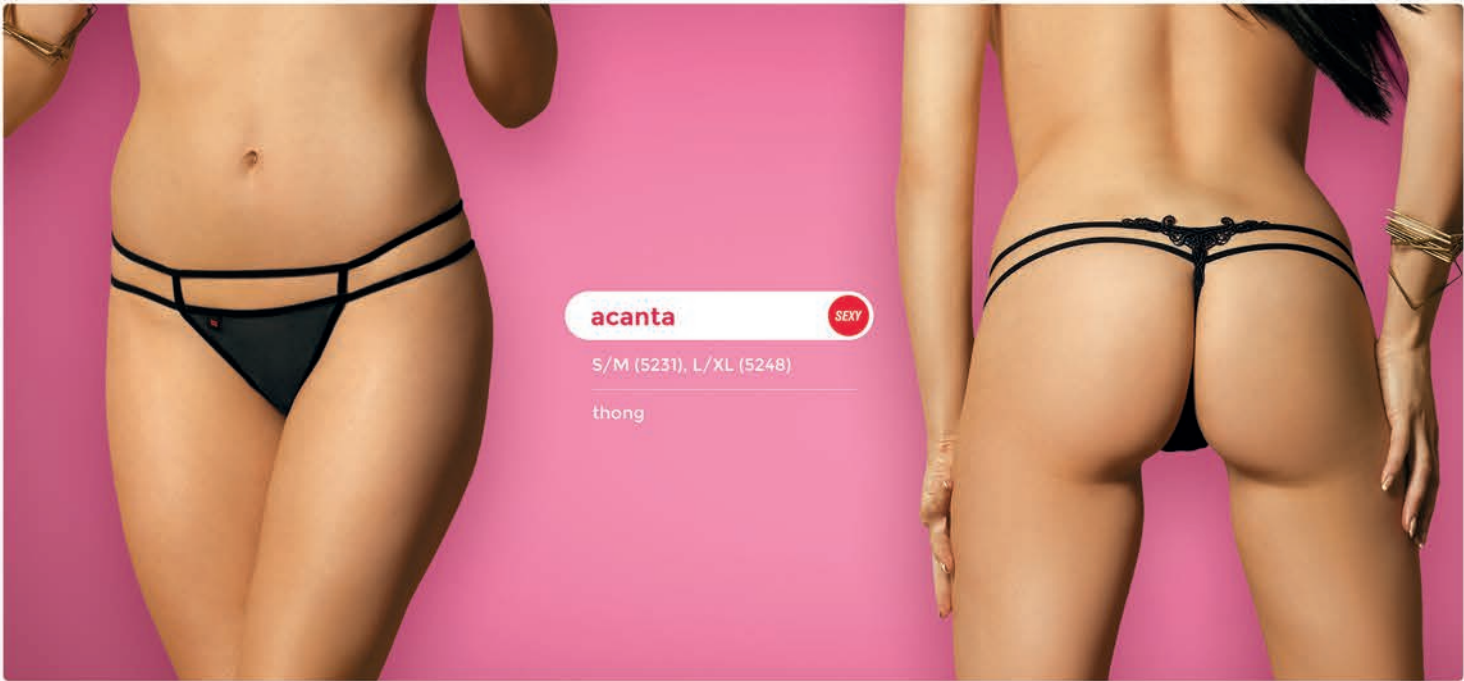

- chemise: 28
- set: 111

NEW | FEBRUARY 2015

intensa double thong

SEXY

S/M (6157), L/XL (6164)

thong

YOU MAY ALSO LIKE:

- chemise: 35
- corset: 82
- set: 108
- stockings: 154
- thong: 138