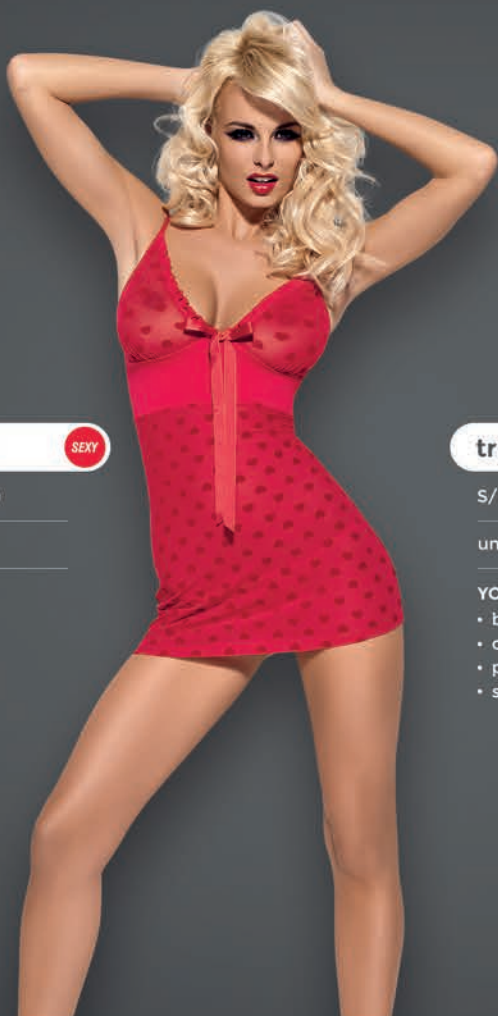

cuorina top & shorties

SEXY

S/M (8423), L/XL (8430)

top & shorties

YOU MAY ALSO LIKE:

- set: 109
- thong: 123

lovely chemise

SEXY