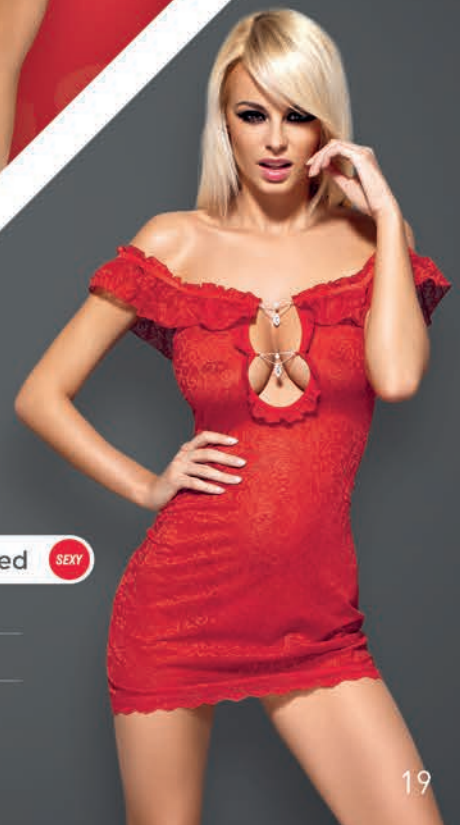

BESTSELLER

diamond chemise black SEXY

S/M (1424), L/XL (1431), XXL (8904)

chemise & thong

YOU MAY ALSO LIKE:

- corset: 83
- garter belt: 152
- teddy: 93

diamond chemise red SEXY

S/M (0421), L/XL (0438)