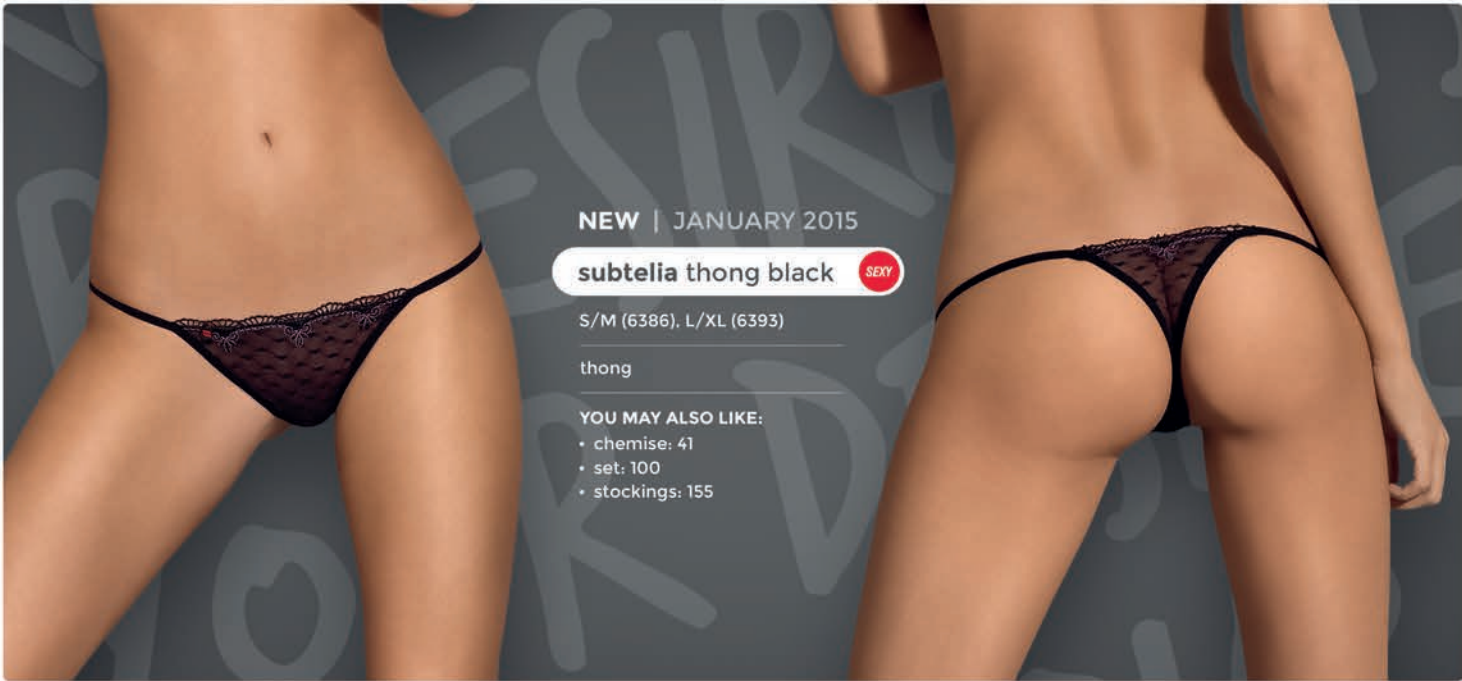

NEW | JANUARY 2015

subtelia thong black SEXY

S/M (6386), L/XL (6393)

thong

YOU MAY ALSO LIKE:

- chemise: 41
- set: 100
- stockings: 155