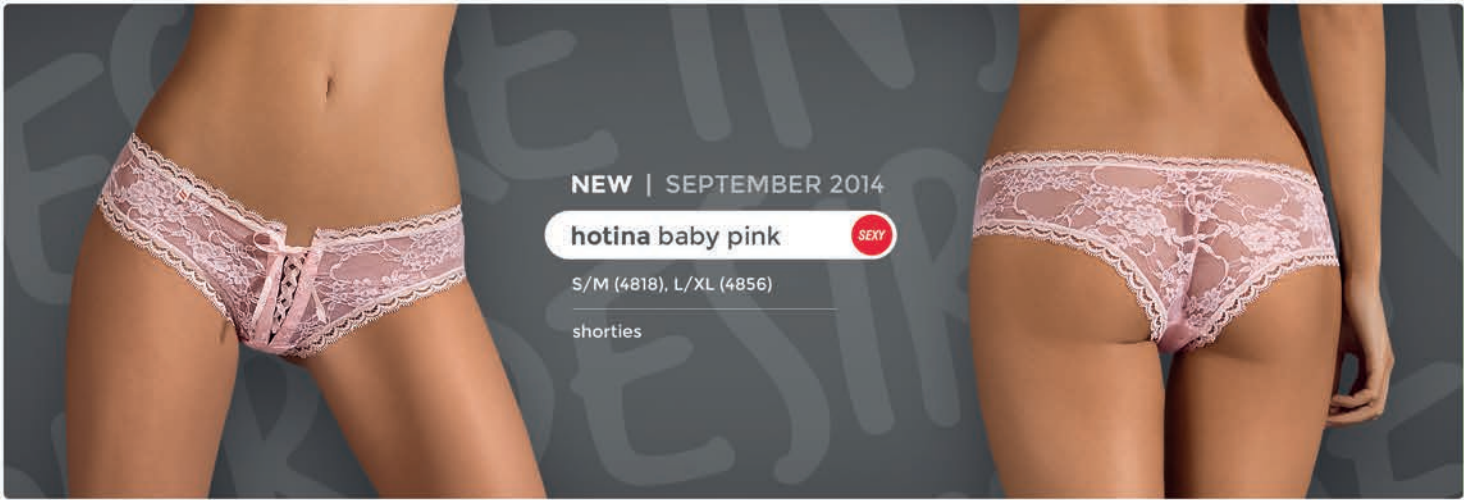

YOU MAY ALSO LIKE:

- corset: 85
- dress: 189
- teddy: 95

PANTIES

NEW | SEPTEMBER 2014

hotina hot pink

SEXY

S/M (4863), L/XL (4870)

shorties