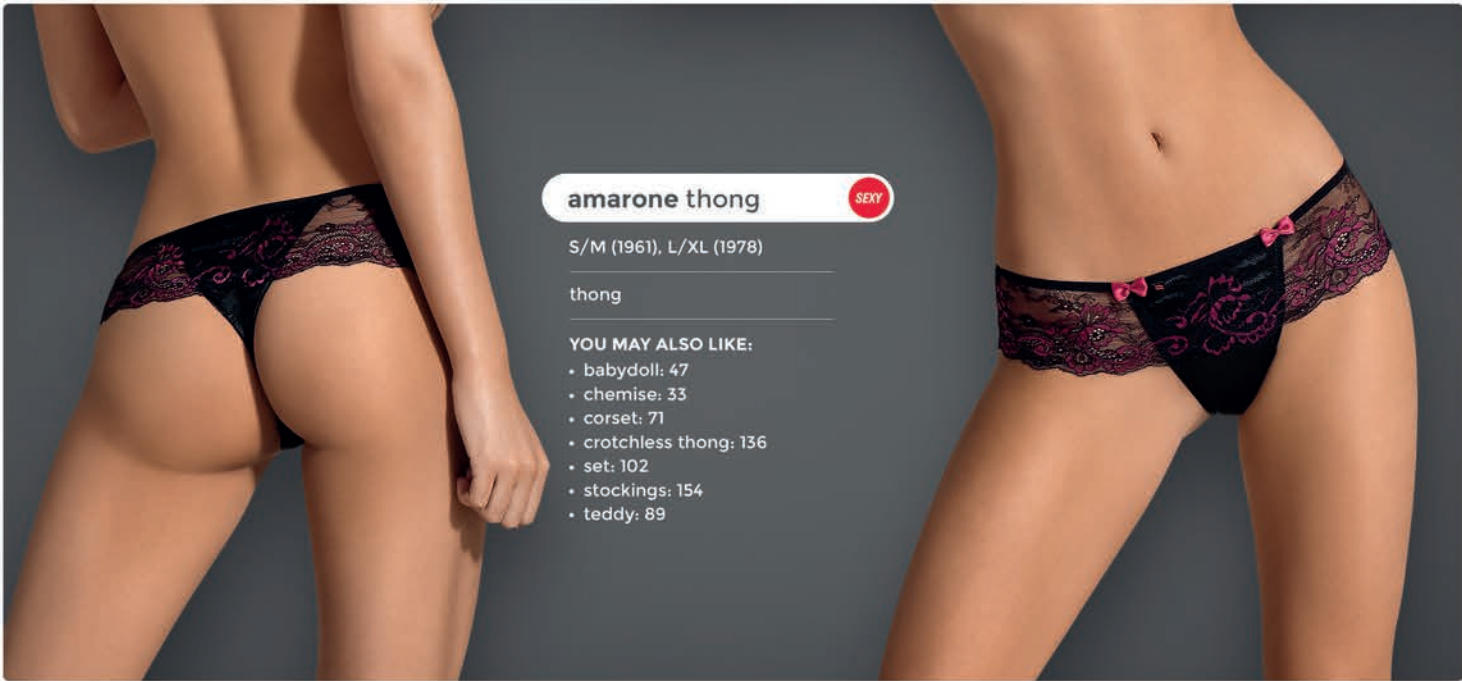

NEW | OCTOBER 2014

blackbella panties

SEXY

S/M (6454), L/XL (6461)

panties

YOU MAY ALSO LIKE:

- chemise: 6
- corset: 77
- stockings: 154

MY HIPS
DON'T LIE