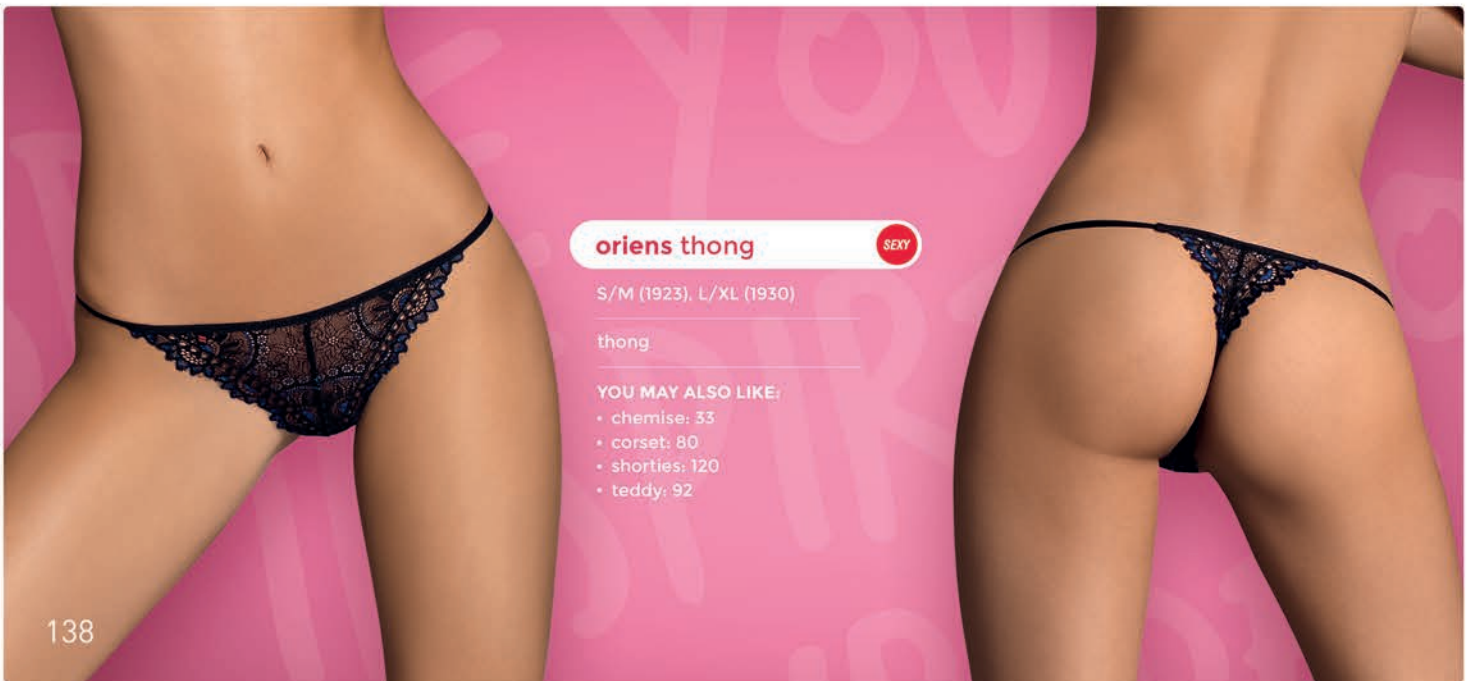

oriens thong

SEXY

S/M (1923), L/XL (1930)

thong

YOU MAY ALSO LIKE:

- chemise: 33
- corset: 80
- shorties: 120
- teddy: 92