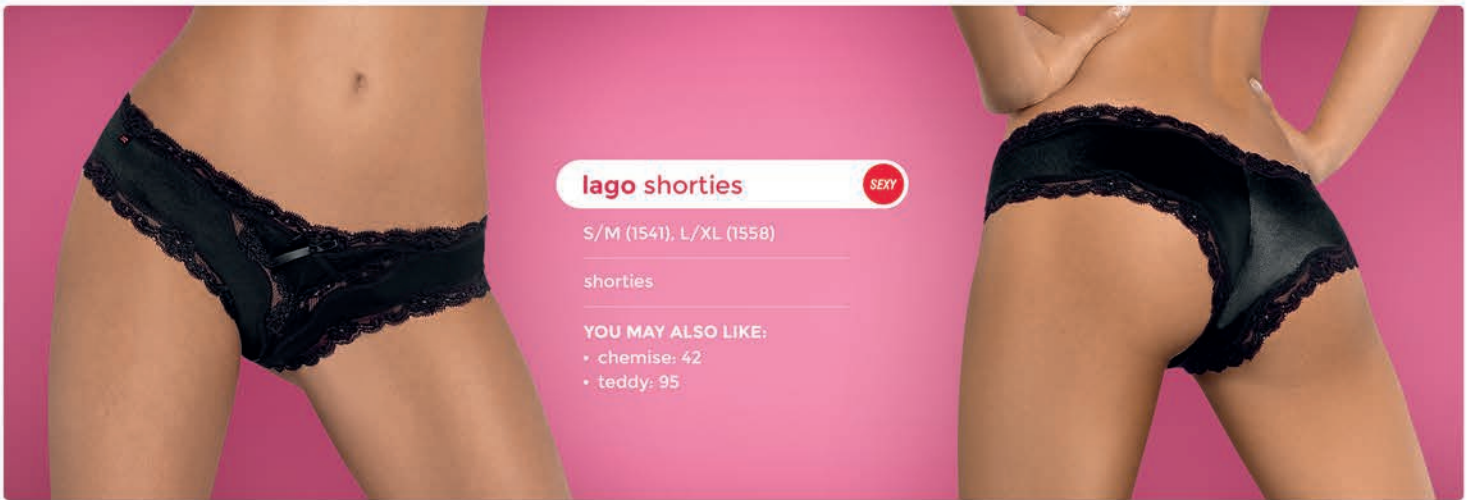

lago shorties SEXY

S/M (1541), L/XL (1558)

shorties

YOU MAY ALSO LIKE:

- chemise: 42
- teddy: 95