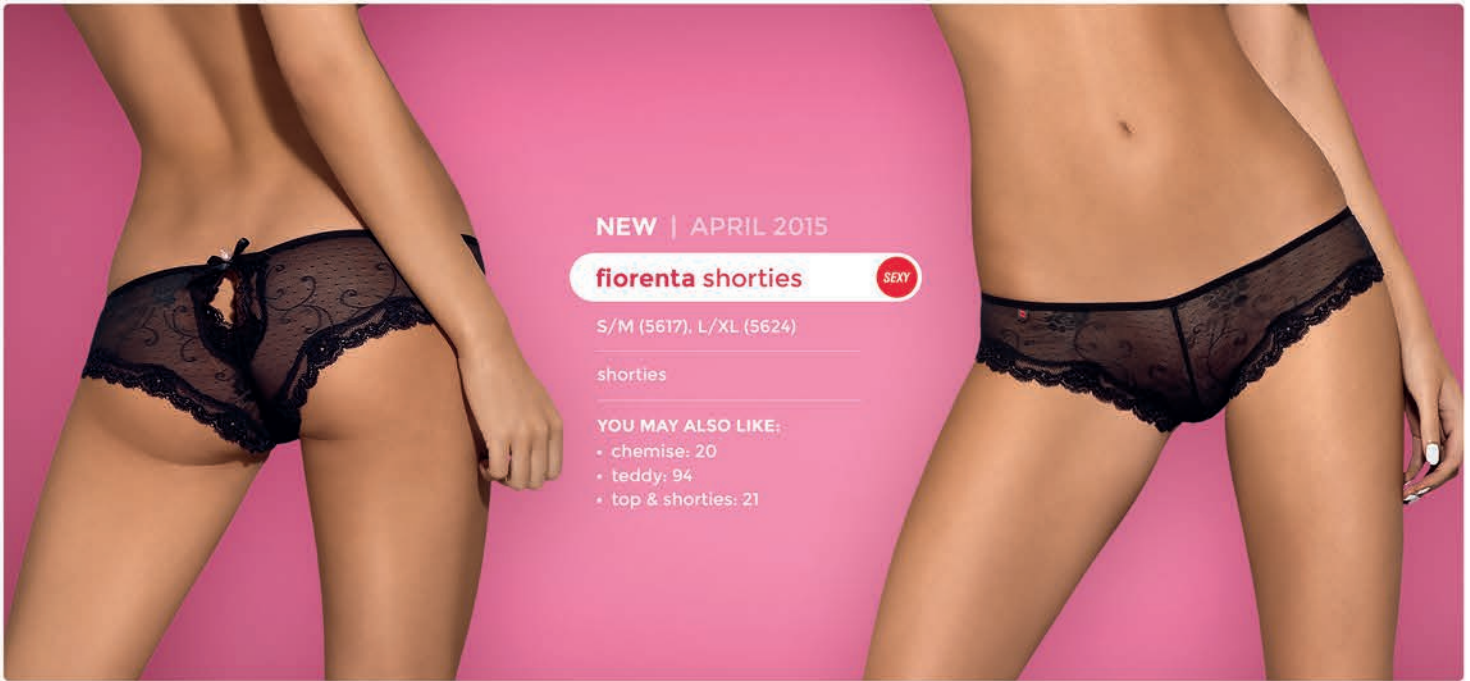

NEW | APRIL 2015

fiorenta shorties

SEXY

S/M (5617), L/XL (5624)

shorties

YOU MAY ALSO LIKE:

- chemise: 20
- teddy: 94
- top & shorties: 21