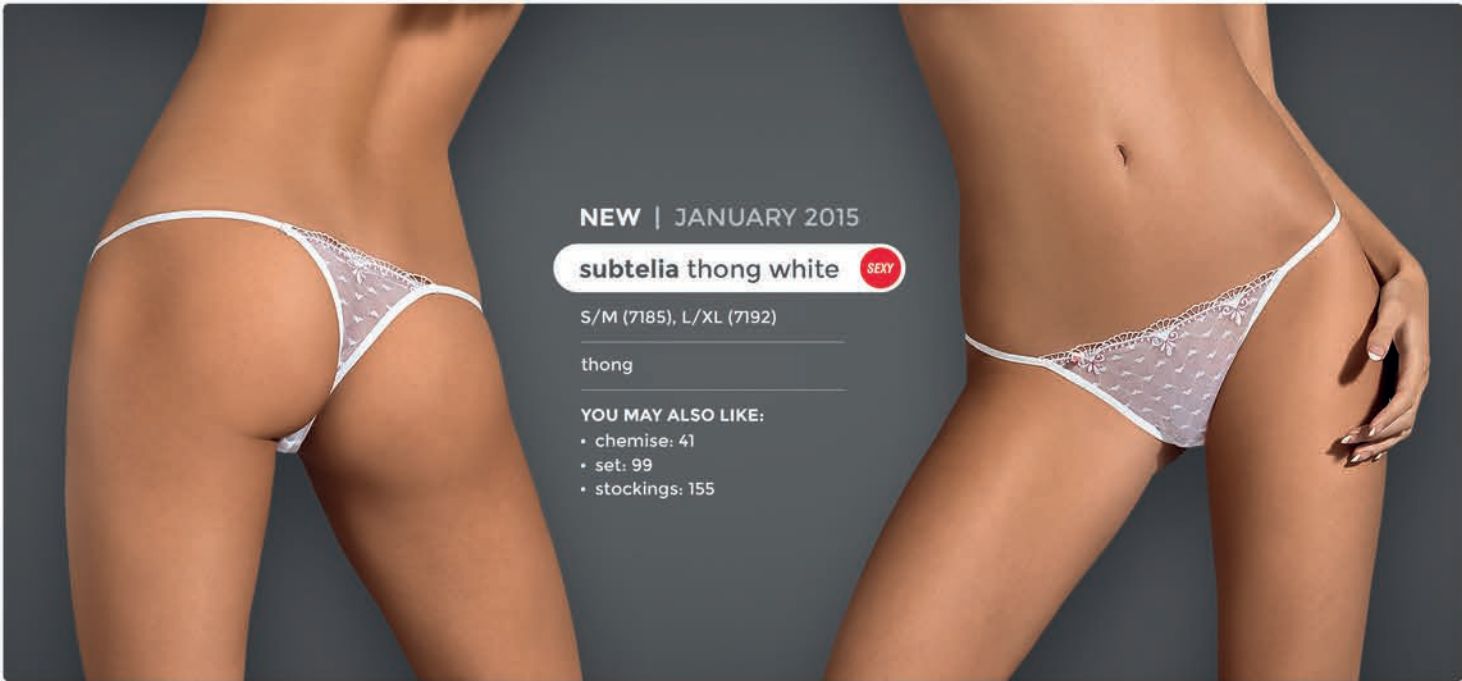

NEW | JANUARY 2015

subtelia thong white SEXY

S/M (7185), L/XL (7192)

thong

YOU MAY ALSO LIKE:

- chemise: 41
- set: 99
- stockings: 155