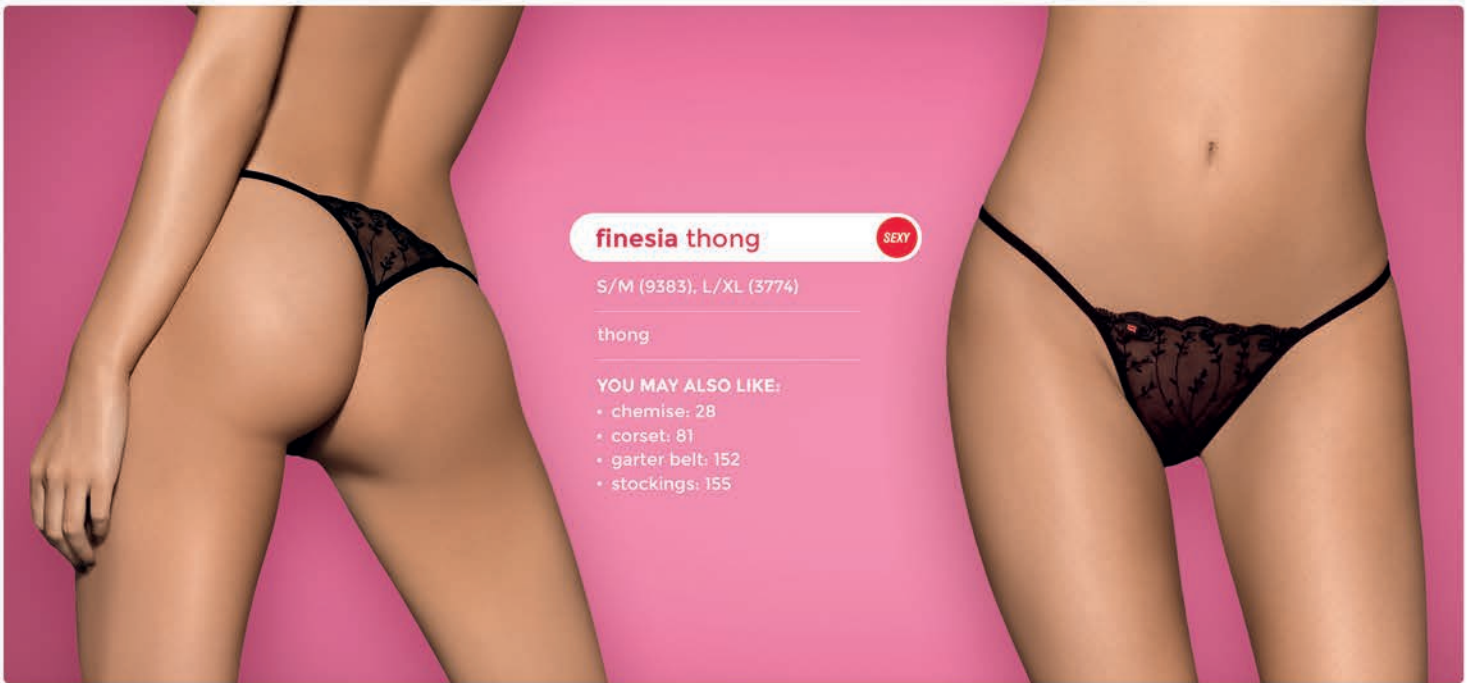

finesia thong

SEXY

S/M (9383), L/XL (3774)

thong

YOU MAY ALSO LIKE:

- chemise: 28
- corset: 81
- garter belt: 152
- stockings: 155