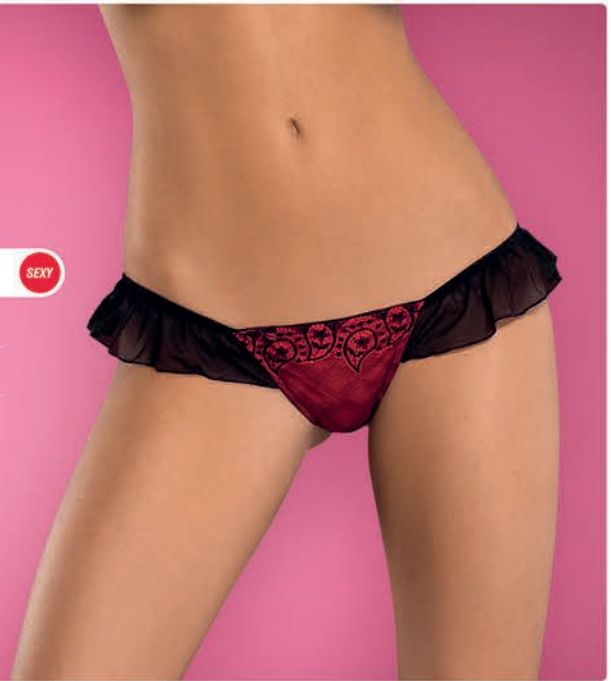

- chemise: 9
- set: 111

NEW | DECEMBER 2014

roseberry thong

SEXY

S/M (6966), L/XL (6973)

thong

YOU MAY ALSO LIKE:

- babydoll: 56
- chemise: 11
- corset: 70
- stockings: 155