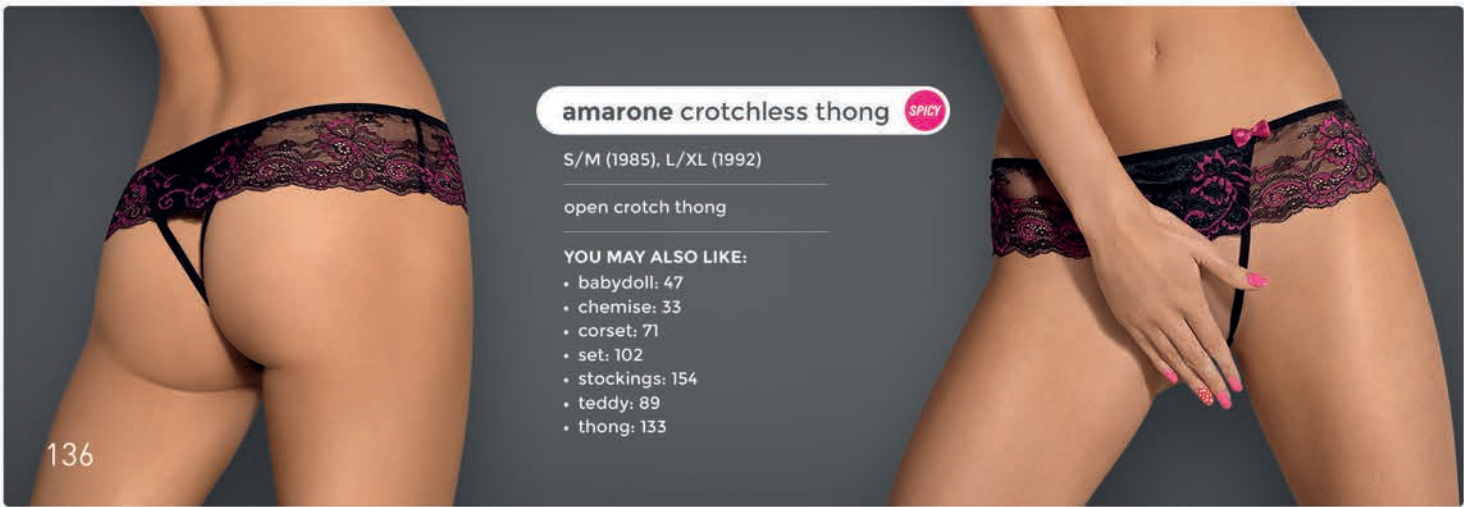

- chemise: 23

TASTY
RED!

blasco thong SPICY

S/M (2766), L/XL (2773)

open crotch thong

YOU MAY ALSO LIKE:

- chemise: 31

amarone crotchless thong SPICY