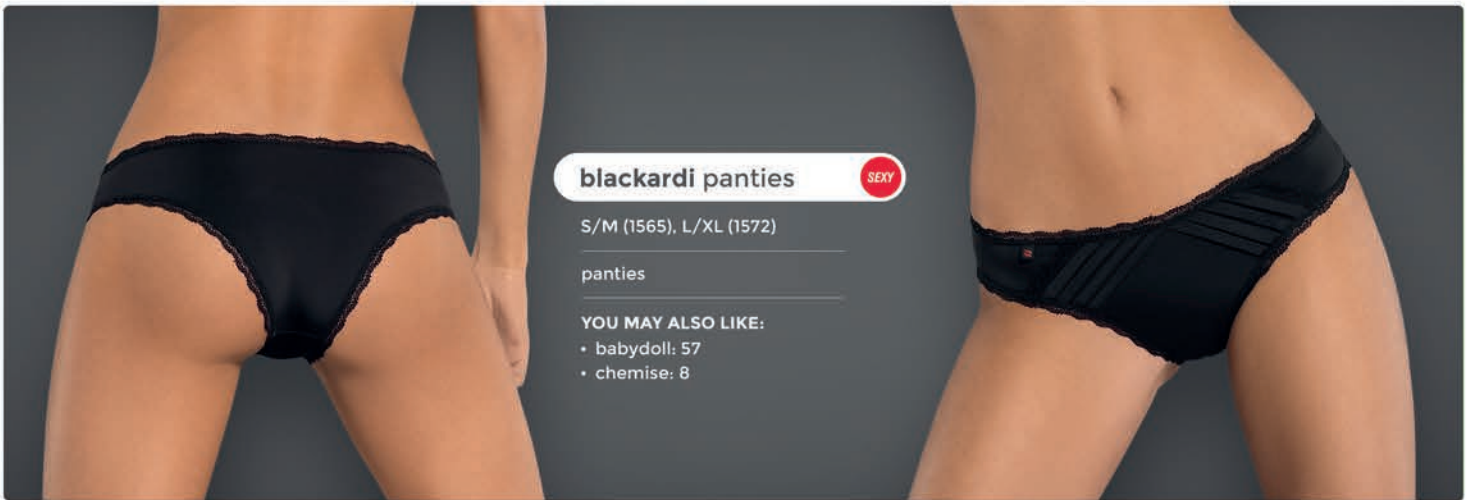

blackardi panties SEXY

S/M (1565), L/XL (1572)

panties

YOU MAY ALSO LIKE:

- babydoll: 57
- chemise: 8