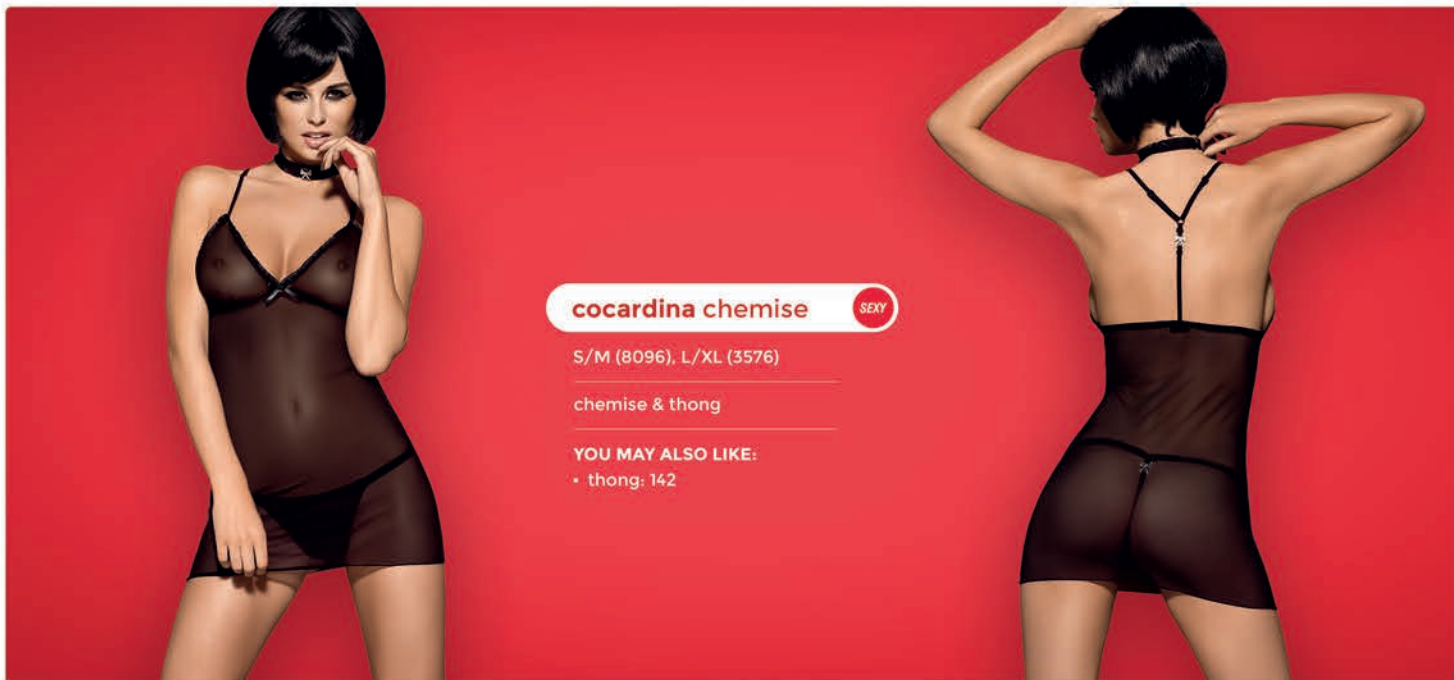

- set: 99
- stockings: 155
- thong: 139

cocardina chemise

SEXY

S/M (8096), L/XL (3576)

chemise & thong

YOU MAY ALSO LIKE:

- thong: 142

lago chemise