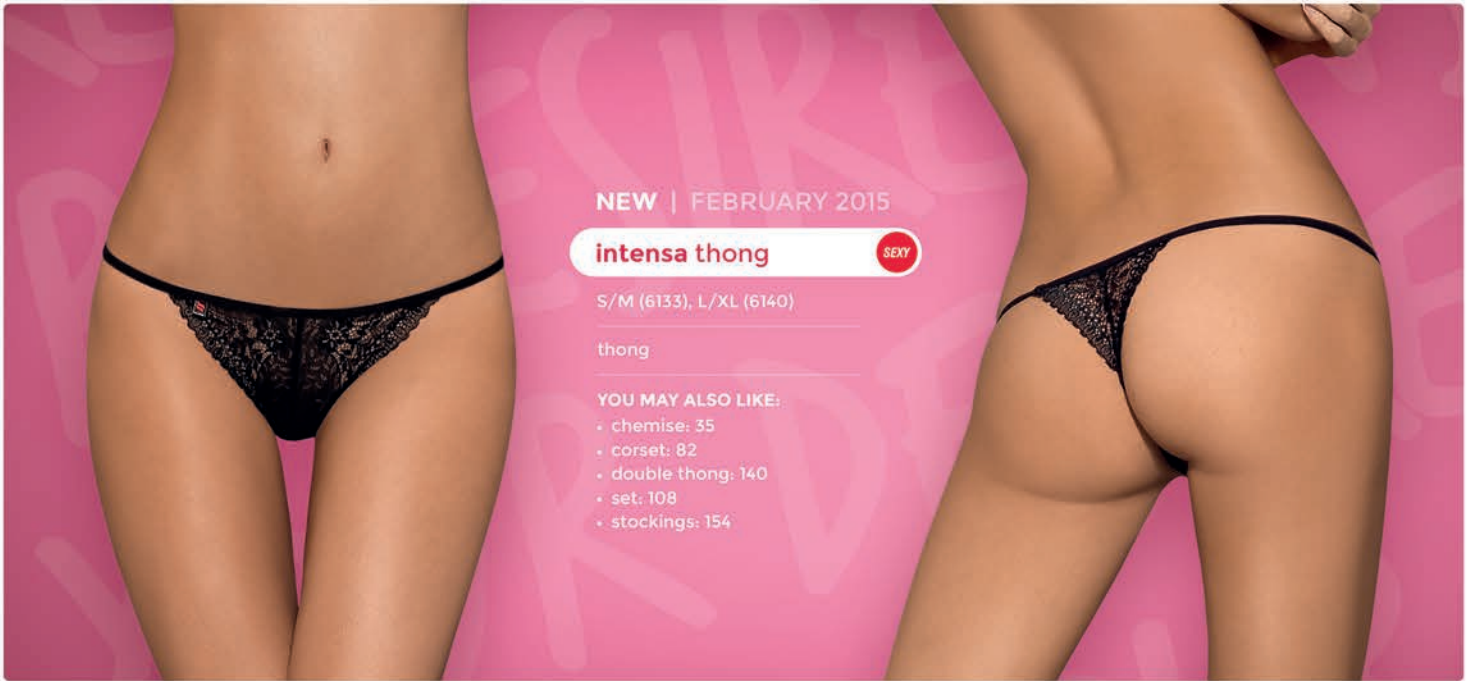

YOU MAY ALSO LIKE:

- babydoll: 63
- chemise: 37
- panties: 131

amoresa thong

SPICY

S/M (9574), L/XL (3262)

open crotch thong

YOU MAY ALSO LIKE:

- babydoll: 63
- chemise: 25
- corset: 73
- set: 109