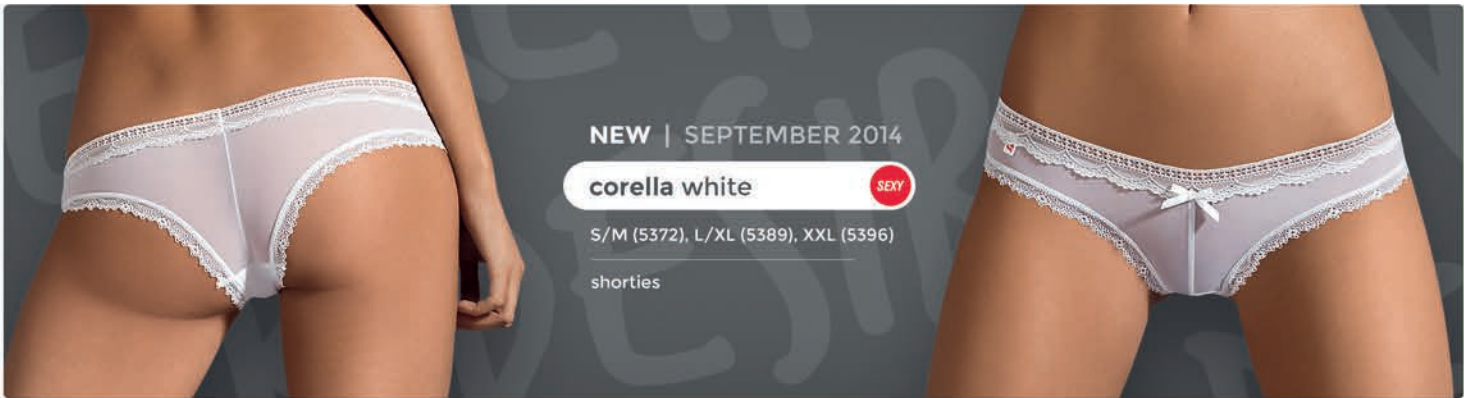

NEW | SEPTEMBER 2014

corella white SEXY

S/M (5372), L/XL (5389), XXL (5396)

shorties