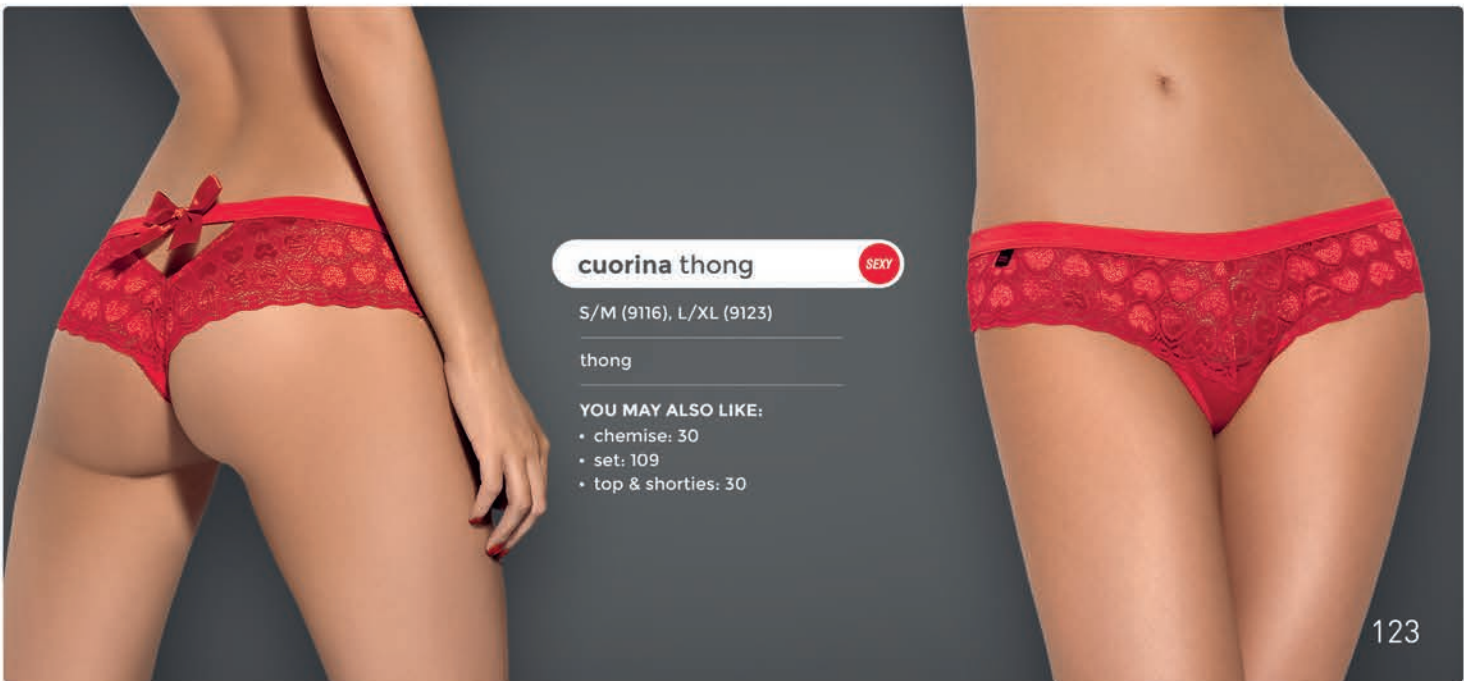

- babydoll: 64
- chemise: 31
- corset: 69
- peignoir: 64

NEW | JANUARY 2015

lovia panties

SEXY

S/M (7147), L/XL (7154)

panties

YOU MAY ALSO LIKE:

- chemise: 29
- teddy: 90