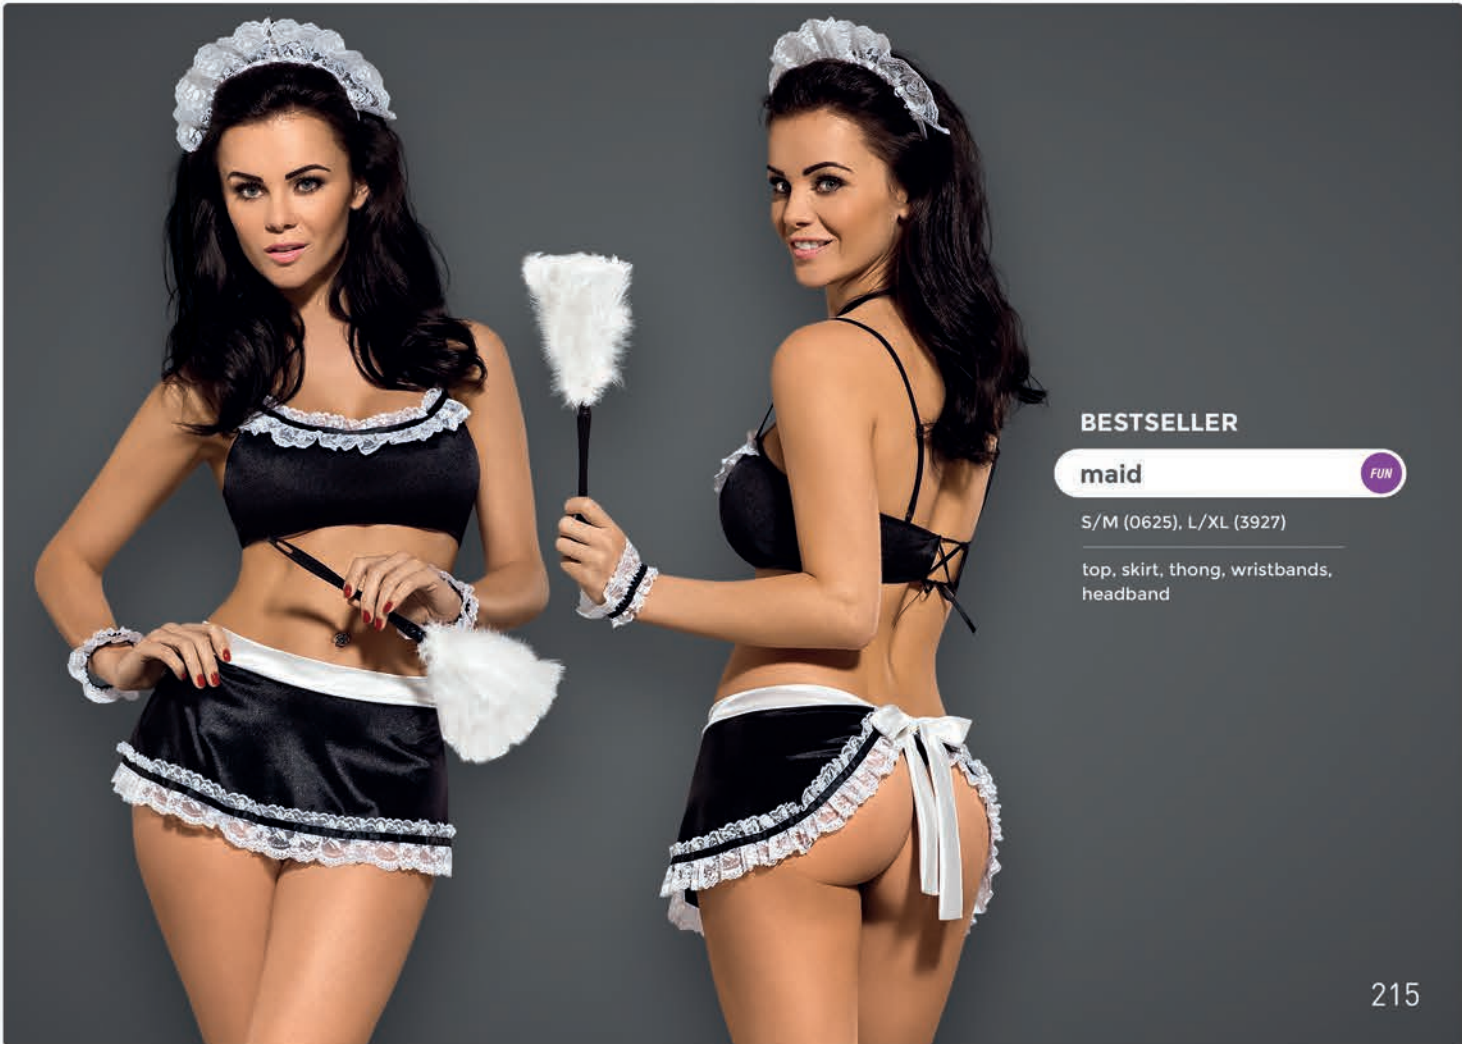

BESTSELLER

maid

FUN

S/M (0625), L/XL (3927)

top, skirt, thong, wristbands, headband