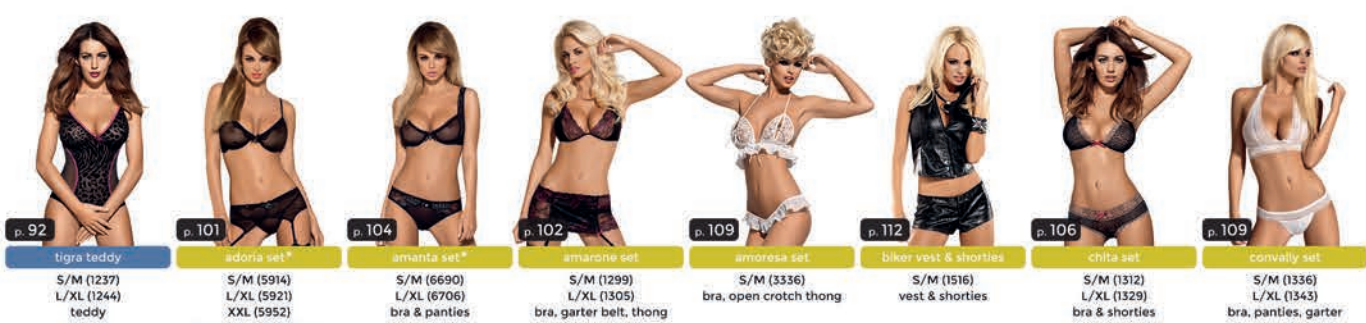

p. 97 luiza teddy red S/M (3565) teddy	p. 89 musca teddy* S/M (4993) L/XL (5020) XXL (5037) teddy	p. 92 oriens teddy S/M (1213) L/XL (1220) teddy	p. 95 punker teddy S/M (1275) L/XL (1282) teddy	p. 91 rosana teddy* S/M (5082) L/XL (5099) XXL (5105) teddy	p. 96 slave black S/M (3633) teddy	p. 96 slave white S/M (3640) teddy	p. 87 slevika teddy S/M (5402) L/XL (5419) XXL (5426) teddy

p. 92 tigra teddy S/M (1237) L/XL (1244) teddy	p. 101 adoria set* S/M (5914) L/XL (5921) XXL (5952) bra, garter belt, thong	p. 104 amanta set* S/M (6690) L/XL (6706) bra & panties	p. 102 amarone set S/M (1299) L/XL (1305) bra, garter belt, thong	p. 109 amorosa set S/M (3336) bra, open crotch thong	p. 112 biker vest & shorties S/M (1516) vest & shorties	p. 106 chifa set S/M (1312) L/XL (1329) bra & shorties	p. 109 convally set S/M (1336) L/XL (1343) bra, panties, garter

TEDDIES

SETS

* - underwire