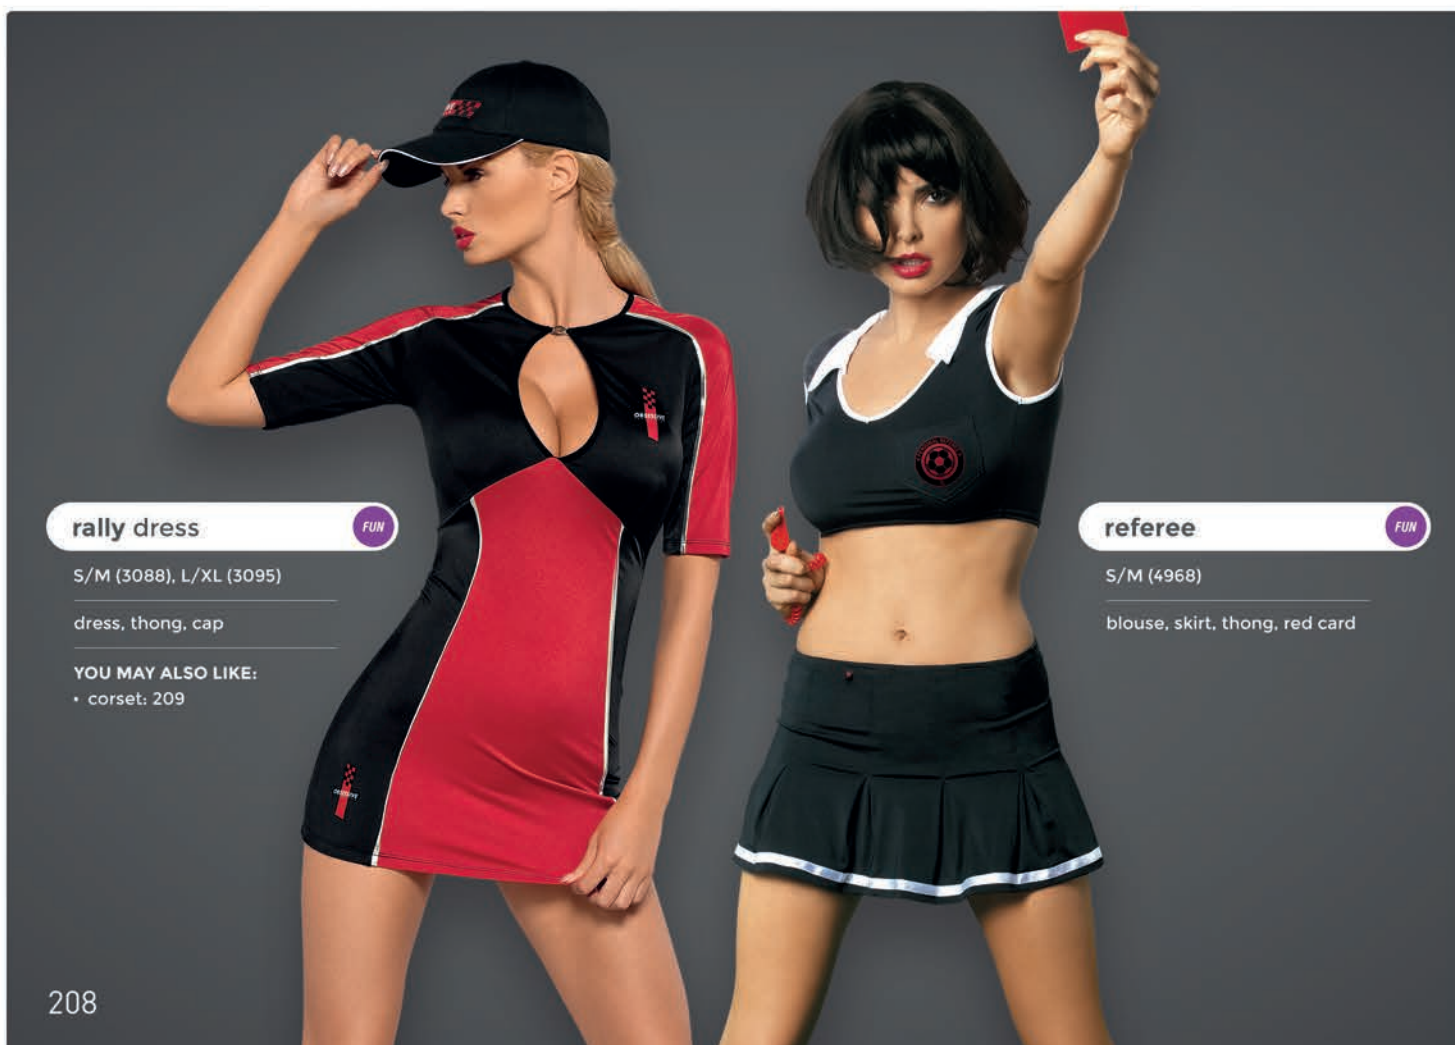

rally dress

FUN

S/M (3088), L/XL (3095)

dress, thong, cap

YOU MAY ALSO LIKE:

• corset: 209

referee

FUN

S/M (4968)

blouse, skirt, thong, red card