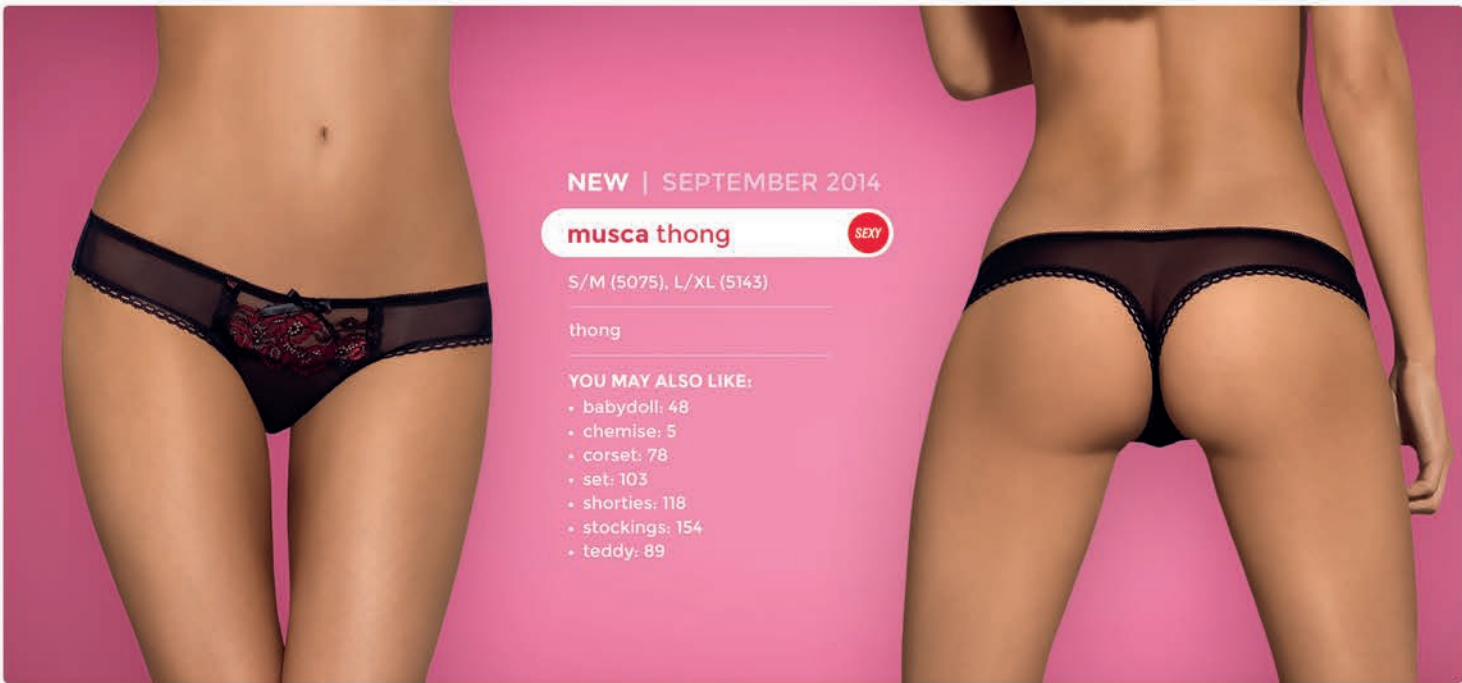

amarone thong

SEXY

S/M (1961), L/XL (1978)

thong

YOU MAY ALSO LIKE:

- babydoll: 47
- chemise: 33
- corset: 71
- crotchless thong: 136
- set: 102
- stockings: 154
- teddy: 89

NEW | SEPTEMBER 2014

musca thong