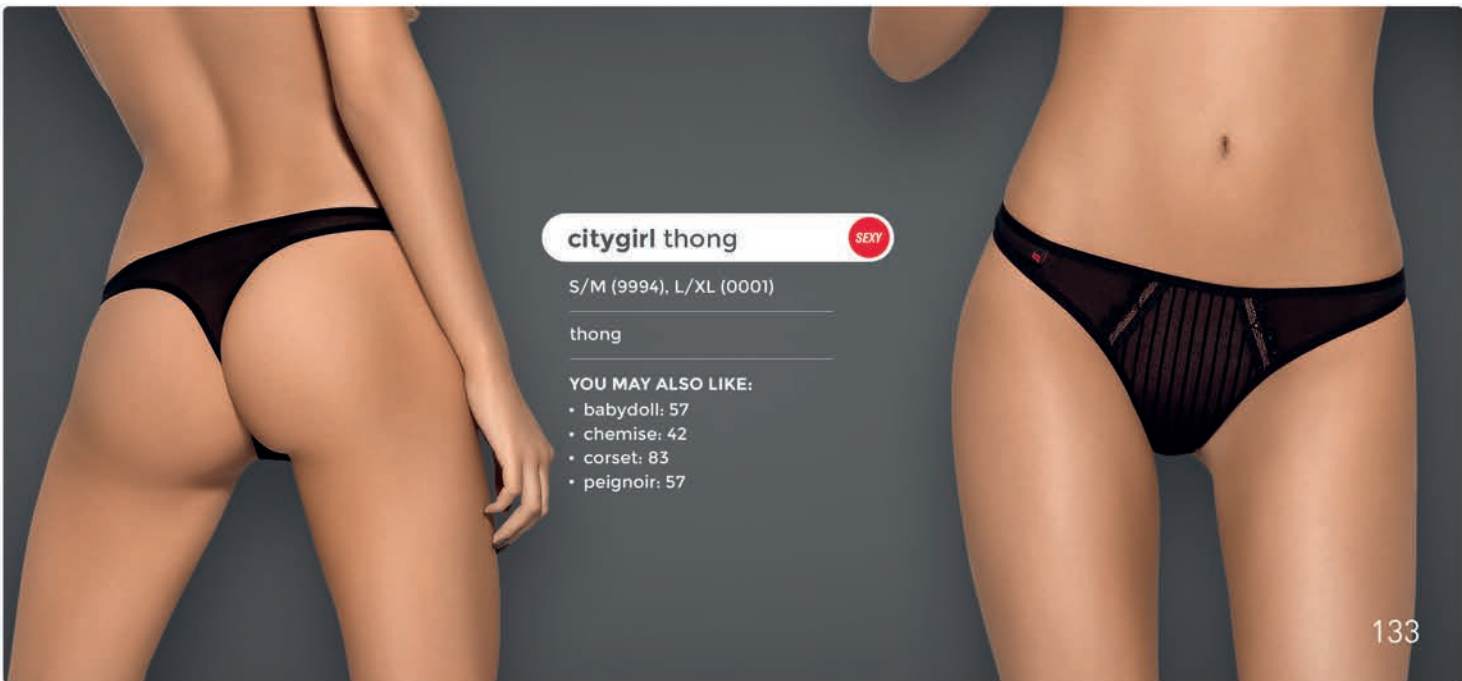

citygirl thong

SEXY

S/M (9994), L/XL (0001)

thong

YOU MAY ALSO LIKE:

- babydoll: 57
- chemise: 42
- corset: 83
- peignoir: 57