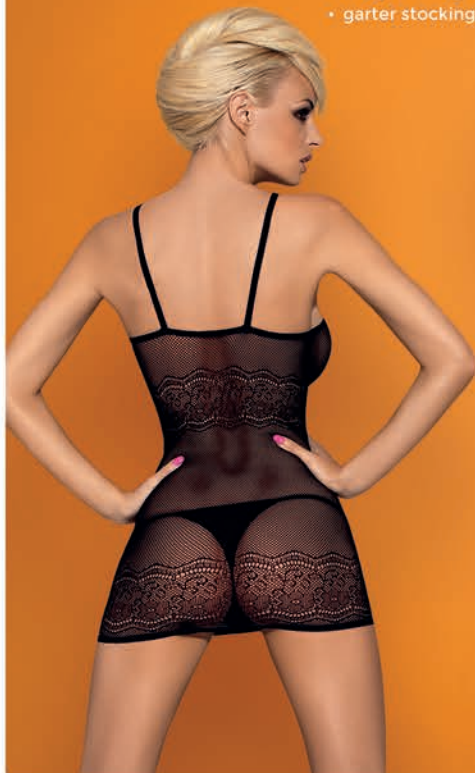

D207 dress black

SEXY

S/M/L (2821)

dress (thong not included)

YOU MAY ALSO LIKE:

- bodystocking: 161
- garter stockings: 148