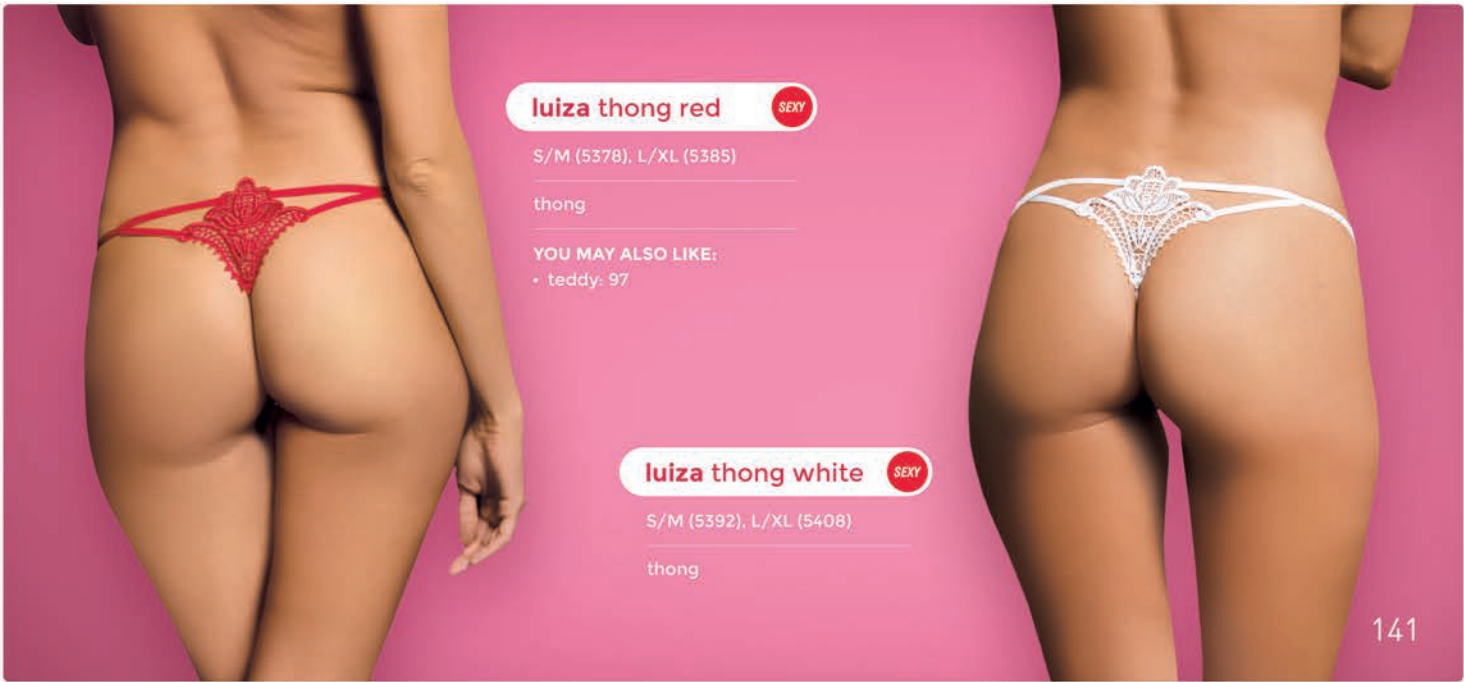

acanta SEXY
 S/M (5231), L/XL (5248)
 thong

BESTSELLER
luiza thong black SEXY
 S/M (5170), L/XL (5187), XXL (3873)
 thong

YOU MAY ALSO LIKE:

- chemise: 42
- set: 109
- teddy: 97

**FLOWER
 POWER!**

luiza thong red SEXY
 S/M (5378), L/XL (5385)
 thong